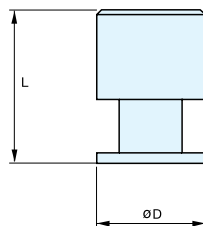

KNOB

EY-320

Item No.	Weight (g)	Box (pcs)	Carton (pcs)
EY-320	22	25	250
Material		Finish	
304 Stainless Steel		Satin	

KNOB

DSI-209

Item No.	D	B	L	Box (pcs)
DSI-209-12	12 (15/32")	7	20 (13/16")	25
DSI-209-16	16 (5/8")	8	26 (1")	
DSI-209-20	20 (25/32")	10	28 (1/18")	
DSI-209-24	24 (15/16")	14	29 (1-3/16")	
DSI-209-29	29 (1-1/8")	18	35 (1-3/8")	
Material		Finish		
304 Stainless Steel		Satin		

KNOB

EY-326

Item No.	D	L	Weight (g)	Box (pcs)	Carton (pcs)
EY-326/20	20 (3/4")	33 (1-19/64")	62	25	250
EY-326/25	25 (1")	35.5 (1-25/64")	102		
Material		Finish			
304 Stainless Steel		Satin			

KNOB

EY-327

Item No.	D	L	Weight (g)	Box (pcs)	Carton (pcs)
EY-327/20	20 (3/4")	33 (1-19/64")	105	25	250
EY-326/25	25 (1")	35.5 (1-25/64")	125		
Material		Finish			
304 Stainless Steel		Satin			