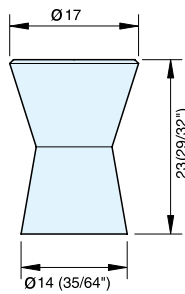

KNOB

EY-320

Item No.	Weight (g)	Box (pcs)	Carton (pcs)
EY-320	22	25	250
Material		Finish	
304 Stainless Steel		Satin	

KNOB

DSI-209

Item No.	D	B	L	Box (pcs)
DSI-209-12	12 (15/32")	7	20 (13/16")	25
DSI-209-16	16 (5/8")	8	26 (1")	
DSI-209-20	20 (25/32")	10	28 (1/18")	
DSI-209-24	24 (15/16")	14	29 (1-3/16")	
DSI-209-29	29 (1-1/8")	18	35 (1-3/8")	
Material		Finish		
304 Stainless Steel		Satin		

KNOB

EY-326

Item No.	D	L	Weight (g)	Box (pcs)	Carton (pcs)
EY-326/20	20 (3/4")	33 (1-19/64")	62	25	250
EY-326/25	25 (1")	35.5 (1-25/64")	102		
Material		Finish			
304 Stainless Steel		Satin			

KNOB

EY-327

Item No.	D	L	Weight (g)	Box (pcs)	Carton (pcs)
EY-327/20	20 (3/4")	33 (1-19/64")	105	25	250
EY-326/25	25 (1")	35.5 (1-25/64")	125		
Material		Finish			
304 Stainless Steel		Satin			