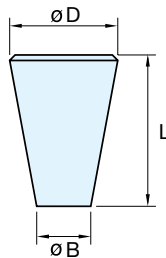

KNOB

EY-320

Item No.	Weight (g)	Box (pcs)	Carton (pcs)
EY-320	22	25	250
Material		Finish	
304 Stainless Steel		Satin	

KNOB

DSI-209

Item No.	D	B	L	Box (pcs)
DSI-209-12	12 (15/32")	7	20 (13/16")	25
DSI-209-16	16 (5/8")	8	26 (1")	
DSI-209-20	20 (25/32")	10	28 (1/18")	
DSI-209-24	24 (15/16")	14	29 (1-3/16")	
DSI-209-29	29 (1-1/8")	18	35 (1-3/8")	
Material		Finish		
304 Stainless Steel		Satin		

KNOB

EY-326

Item No.	D	L	Weight (g)	Box (pcs)	Carton (pcs)
EY-326/20	20 (3/4")	33 (1-19/64")	62	25	250
EY-326/25	25 (1")	35.5 (1-25/64")	102		
Material		Finish			
304 Stainless Steel		Satin			

KNOB

EY-327

Item No.	D	L	Weight (g)	Box (pcs)	Carton (pcs)
EY-327/20	20 (3/4")	33 (1-19/64")	105	25	250
EY-326/25	25 (1")	35.5 (1-25/64")	125		
Material		Finish			
304 Stainless Steel		Satin			