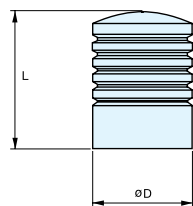

KNOB

EY-320

Item No.	Weight (g)	Box (pcs)	Carton (pcs)
EY-320	22	25	250
Material		Finish	
304 Stainless Steel		Satin	

KNOB

DSI-209

Item No.	D	B	L	Box (pcs)
DSI-209-12	12 (15/32")	7	20 (13/16")	25
DSI-209-16	16 (5/8")	8	26 (1")	
DSI-209-20	20 (25/32")	10	28 (1/18")	
DSI-209-24	24 (15/16")	14	29 (1-3/16")	
DSI-209-29	29 (1-1/8")	18	35 (1-3/8")	
Material		Finish		
304 Stainless Steel		Satin		

KNOB

EY-326

Item No.	D	L	Weight (g)	Box (pcs)	Carton (pcs)
EY-326/20	20 (3/4")	33 (1-19/64")	62	25	250
EY-326/25	25 (1")	35.5 (1-25/64")	102		
Material		Finish			
304 Stainless Steel		Satin			

KNOB

EY-327

Item No.	D	L	Weight (g)	Box (pcs)	Carton (pcs)
EY-327/20	20 (3/4")	33 (1-19/64")	105	25	250
EY-326/25	25 (1")	35.5 (1-25/64")	125		
Material		Finish			
304 Stainless Steel		Satin			